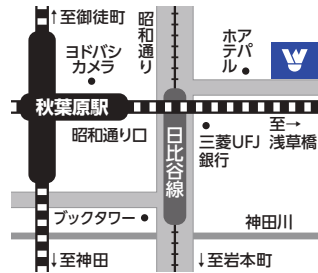

# WEMBLEY

BADMINTON PRO-SHOP for FINE WINNERS.

**GAKUDAI**  
03-3716-2626

**IKEBUKURO**  
03-5952-7070

**YOKOHAMA**  
045-317-5959

**SHIN-YURI**  
044-965-4411

**SHINJUKU**  
03-5366-6555

**AKIHABARA**  
03-5829-9779