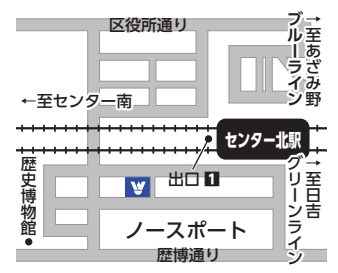

CENTER-KITA
045-910-1171