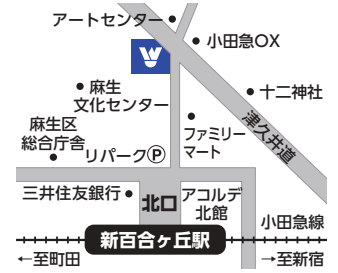

# WEMBLEY

BADMINTON PRO-SHOP for FINE WINNERS.

**GAKUDAI**  
03-3716-2626

**IKEBUKURO**  
03-5952-7070

**YOKOHAMA**  
045-317-5959

**SHIN-YURI**  
044-965-4411

**SHINJUKU**  
03-5366-6555

**AKIHABARA**  
03-5829-9779